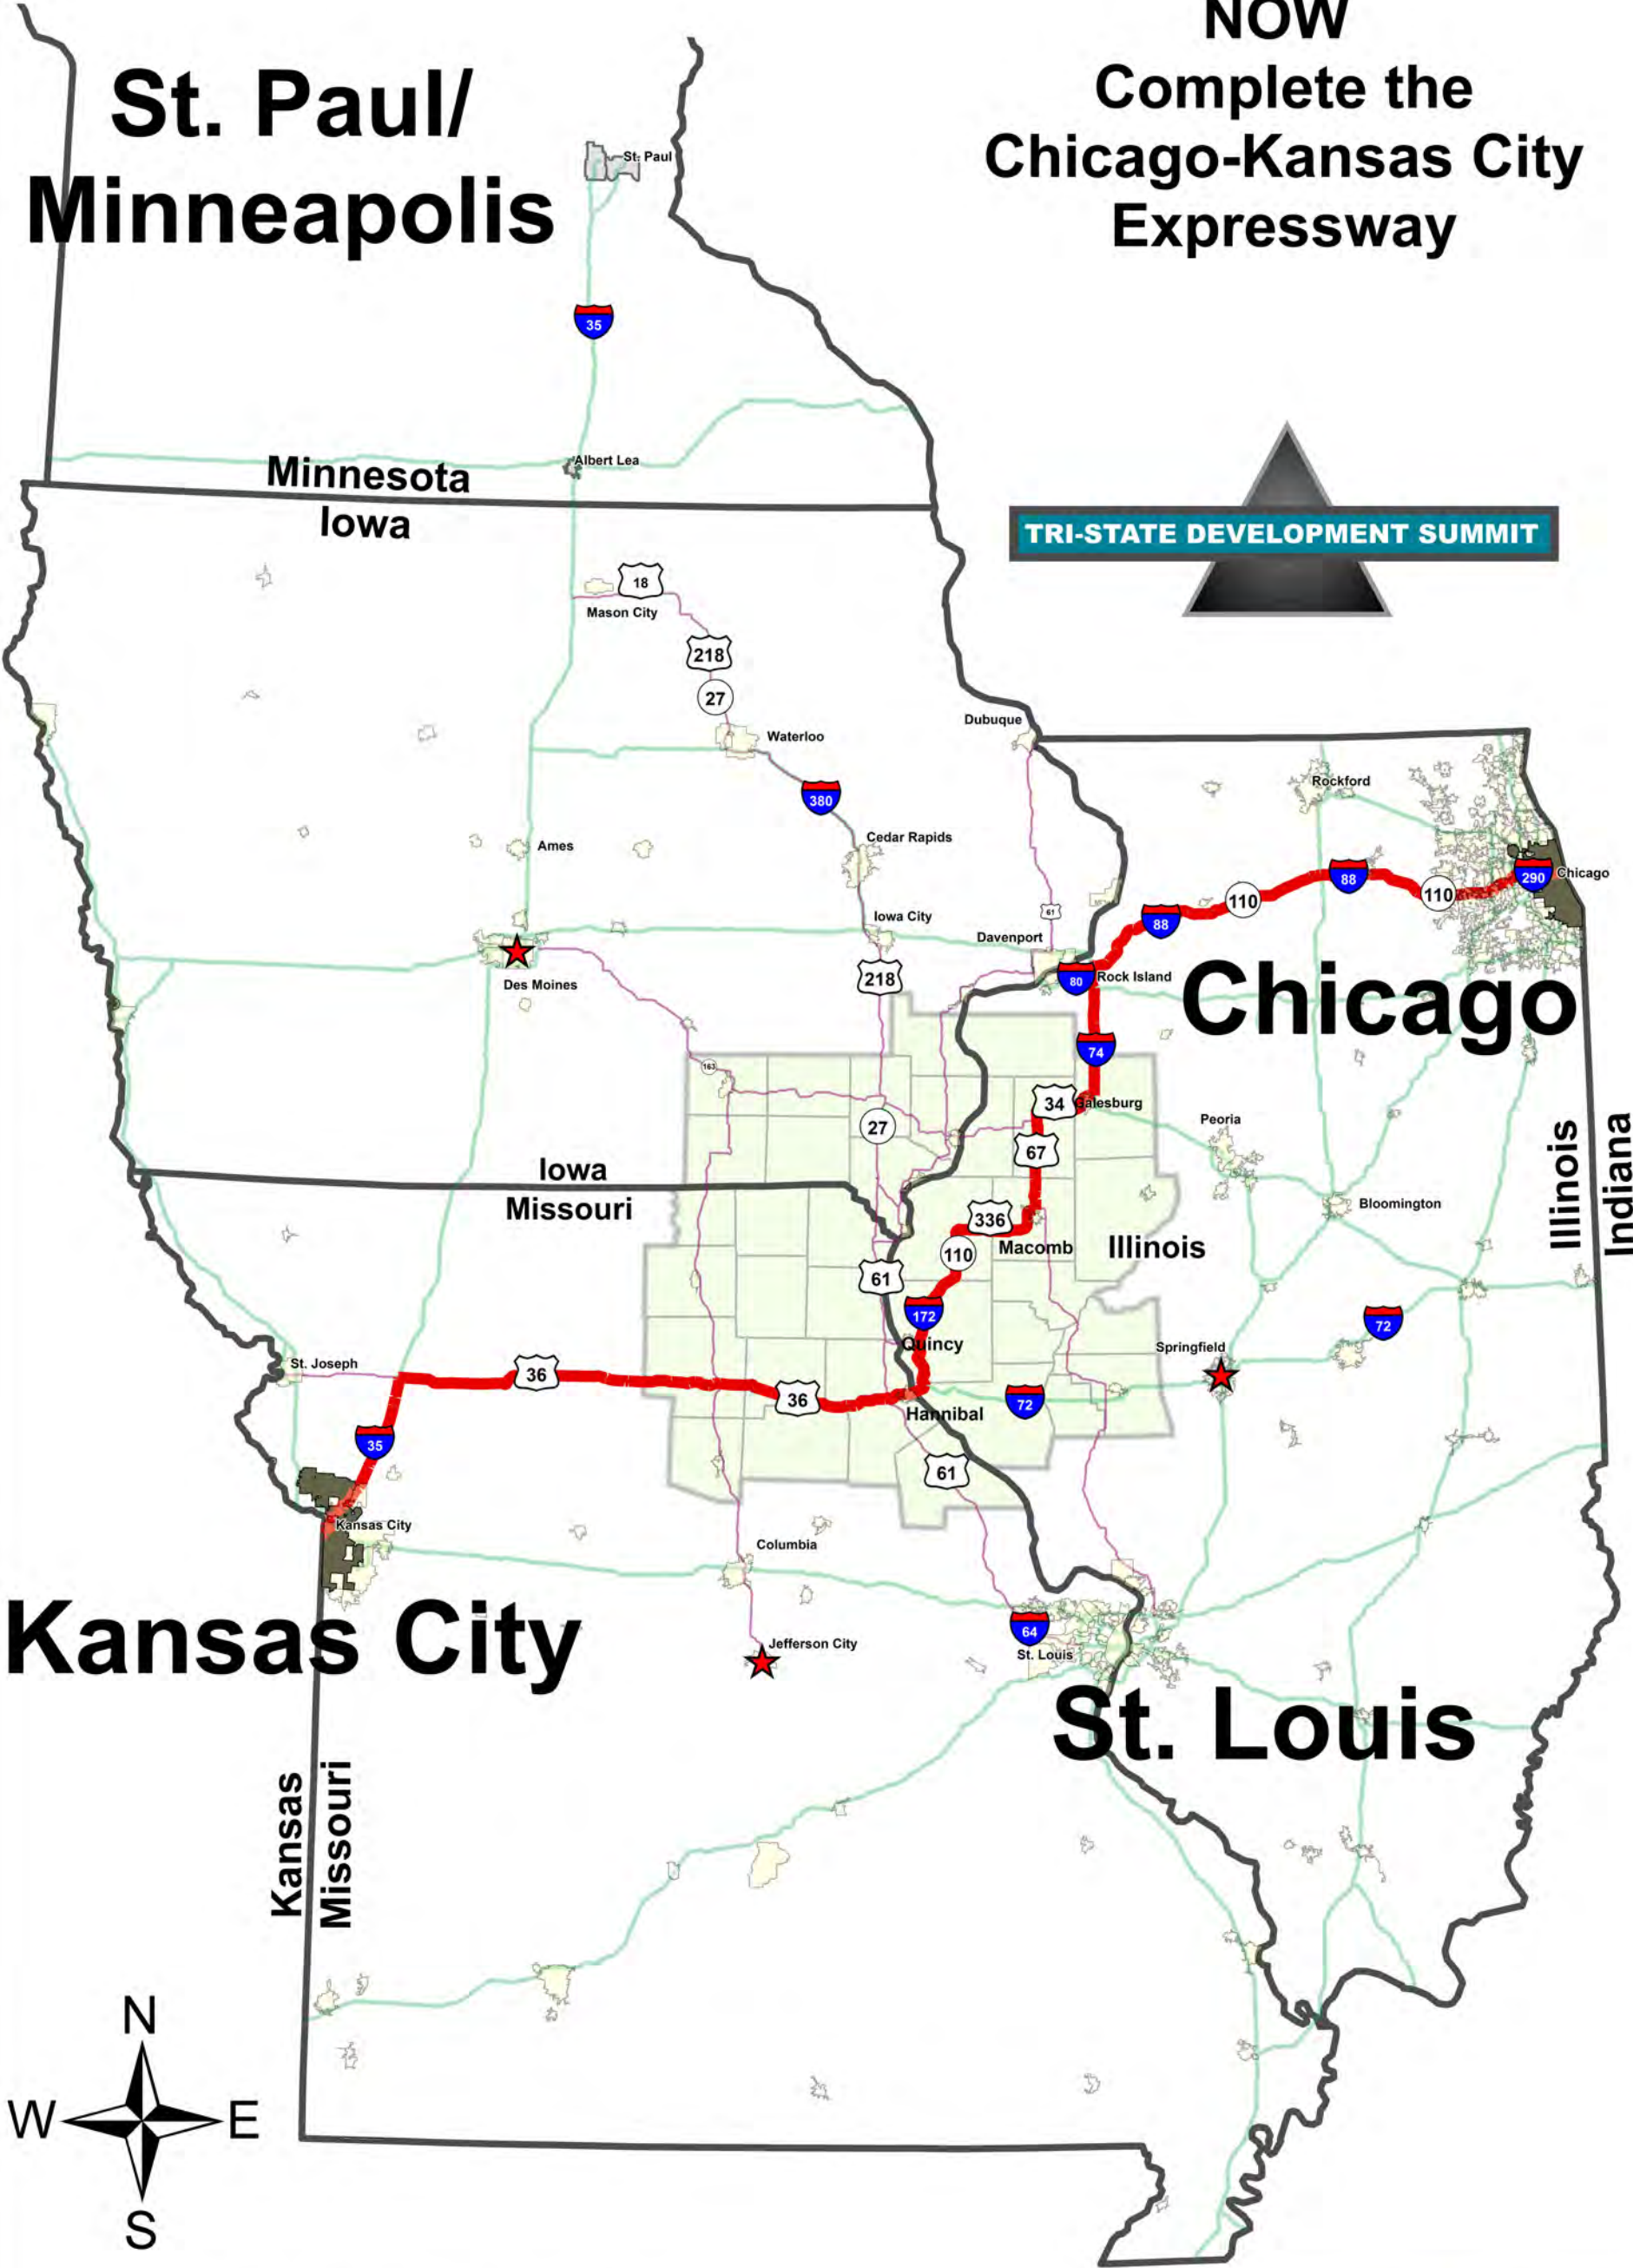

 Chicago-Kansas City (CKC) Expressway (State Route 110)  
 Tri-State Development Summit 35 Counties (TDS)

**St. Paul/  
Minneapolis**

**NOW  
Complete the  
Chicago-Kansas City  
Expressway**

**Kansas City**

**Chicago**

**St. Louis**