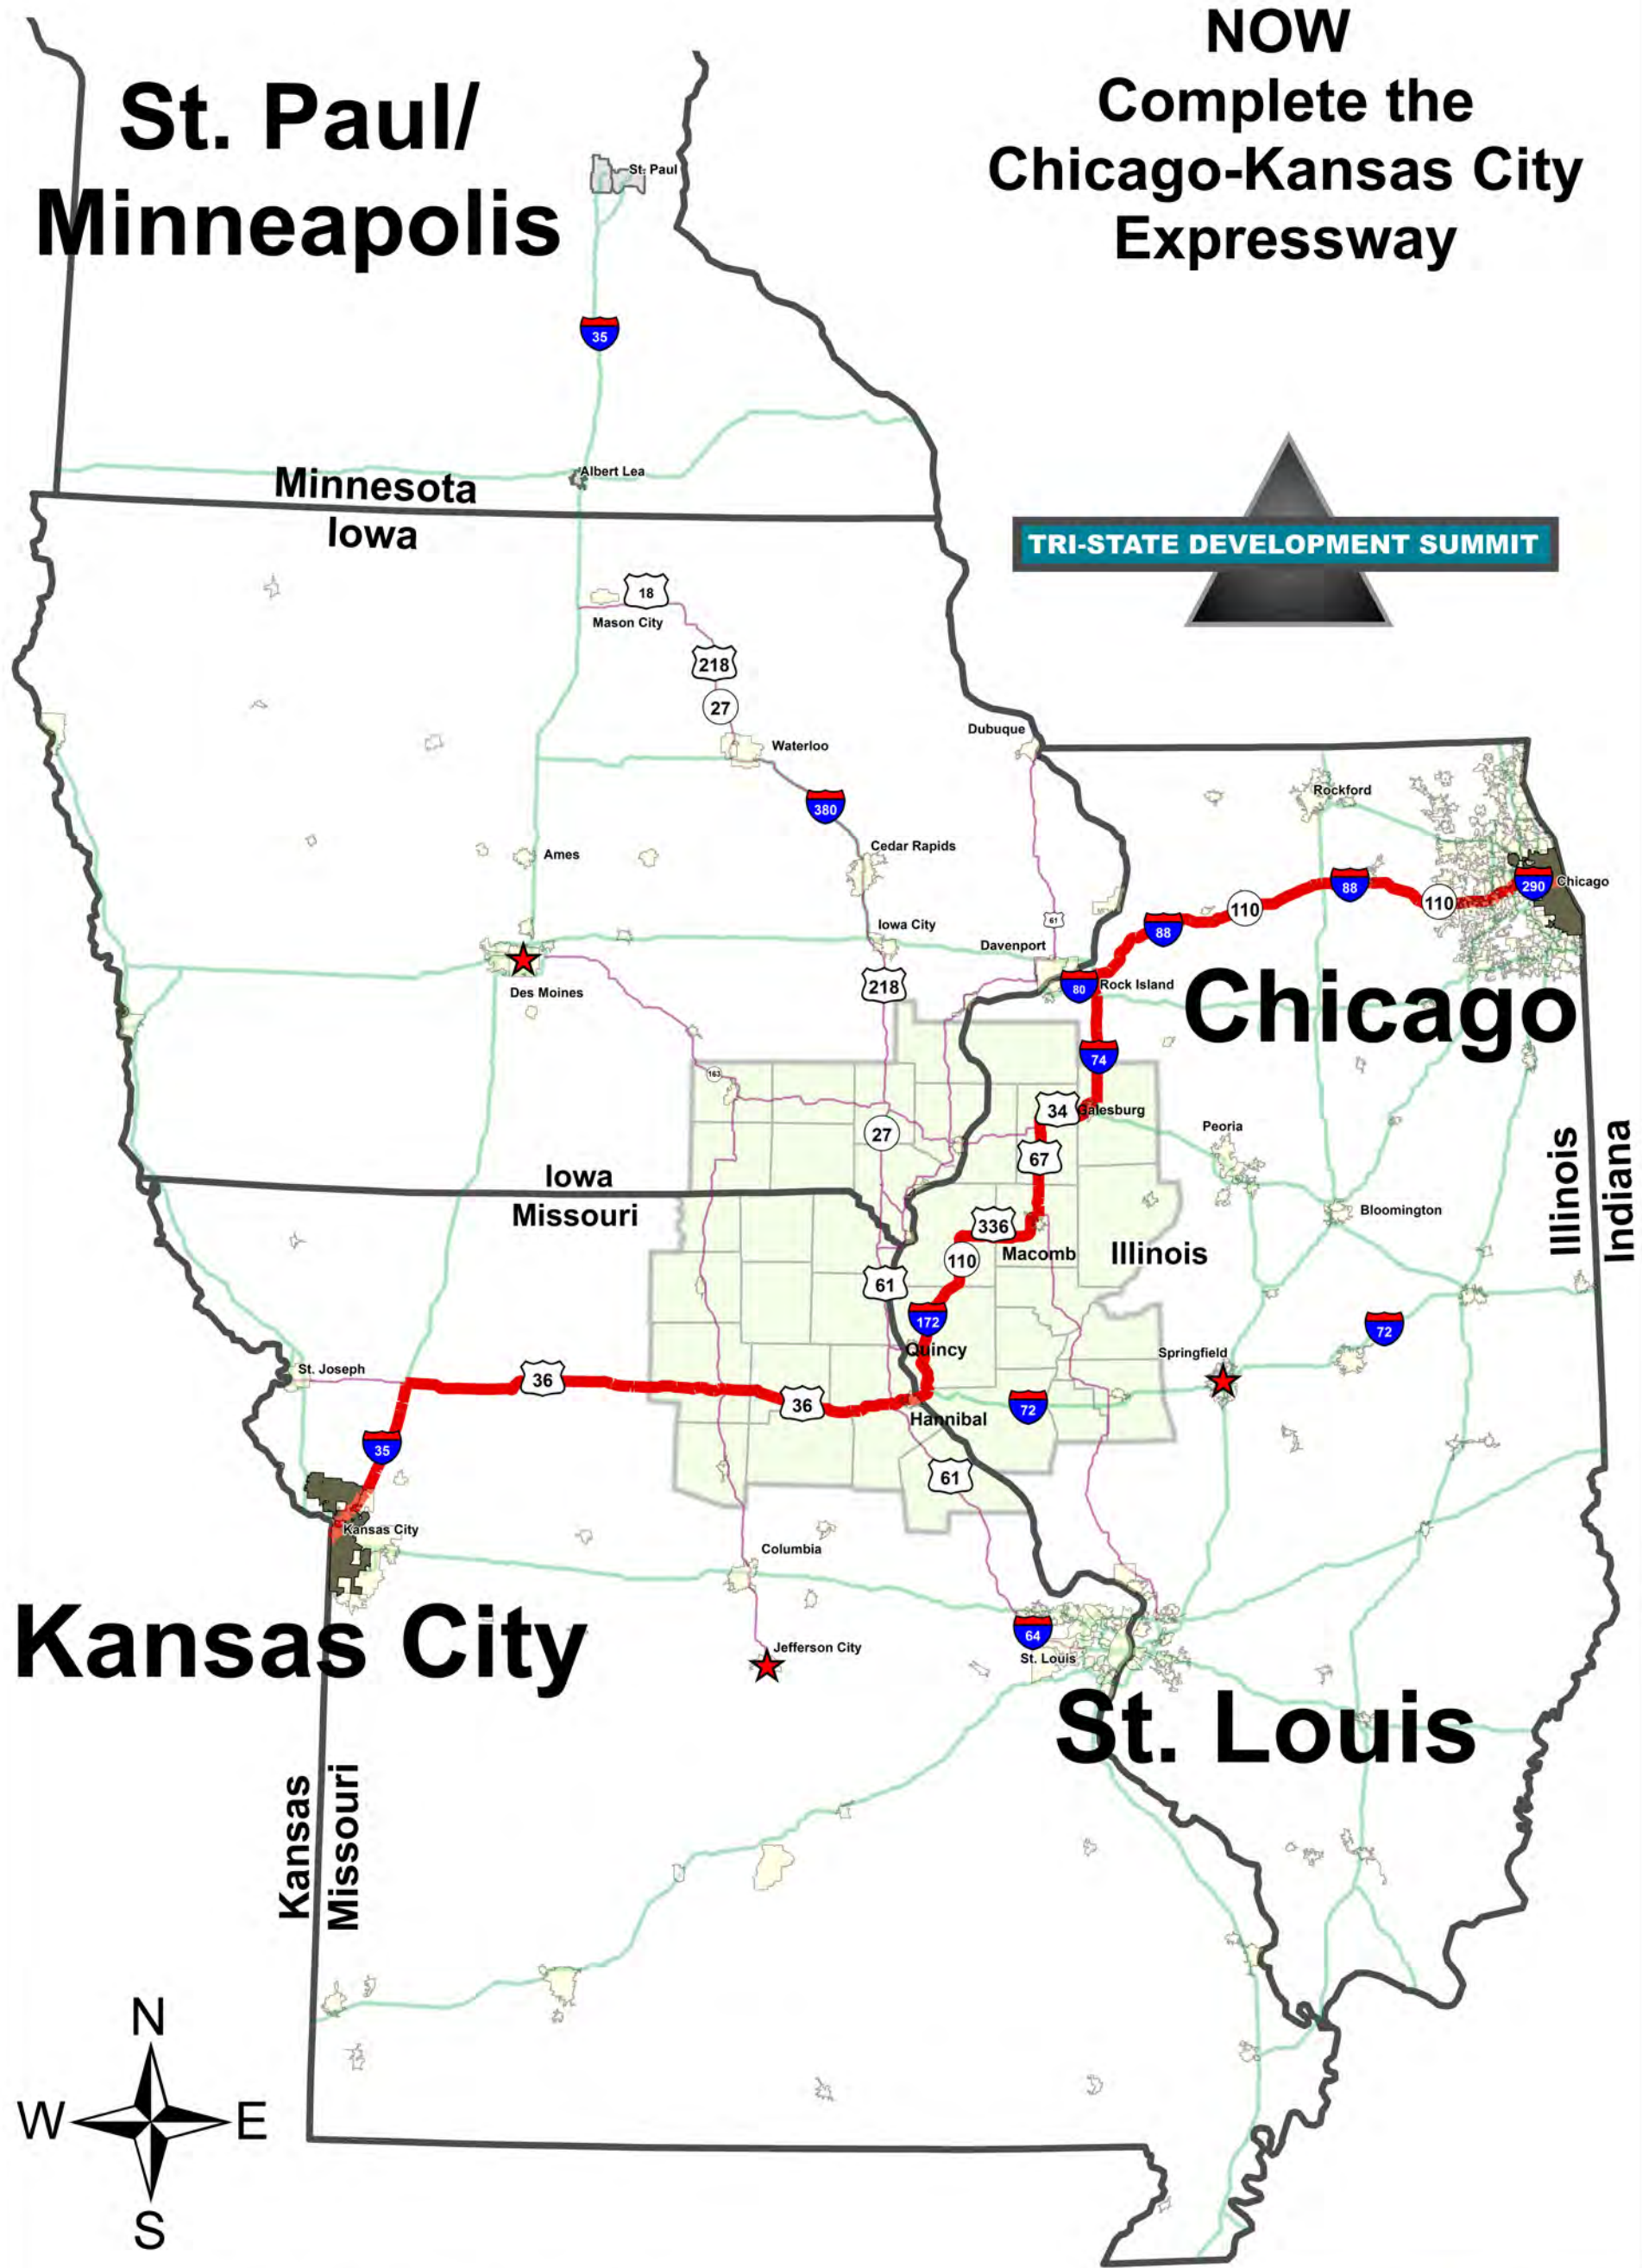

 Chicago-Kansas City (CKC) Expressway (State Route 110)
 Tri-State Development Summit 35 Counties (TDS)

**St. Paul/
Minneapolis**

**NOW
Complete the
Chicago-Kansas City
Expressway**

Kansas City

Chicago

St. Louis